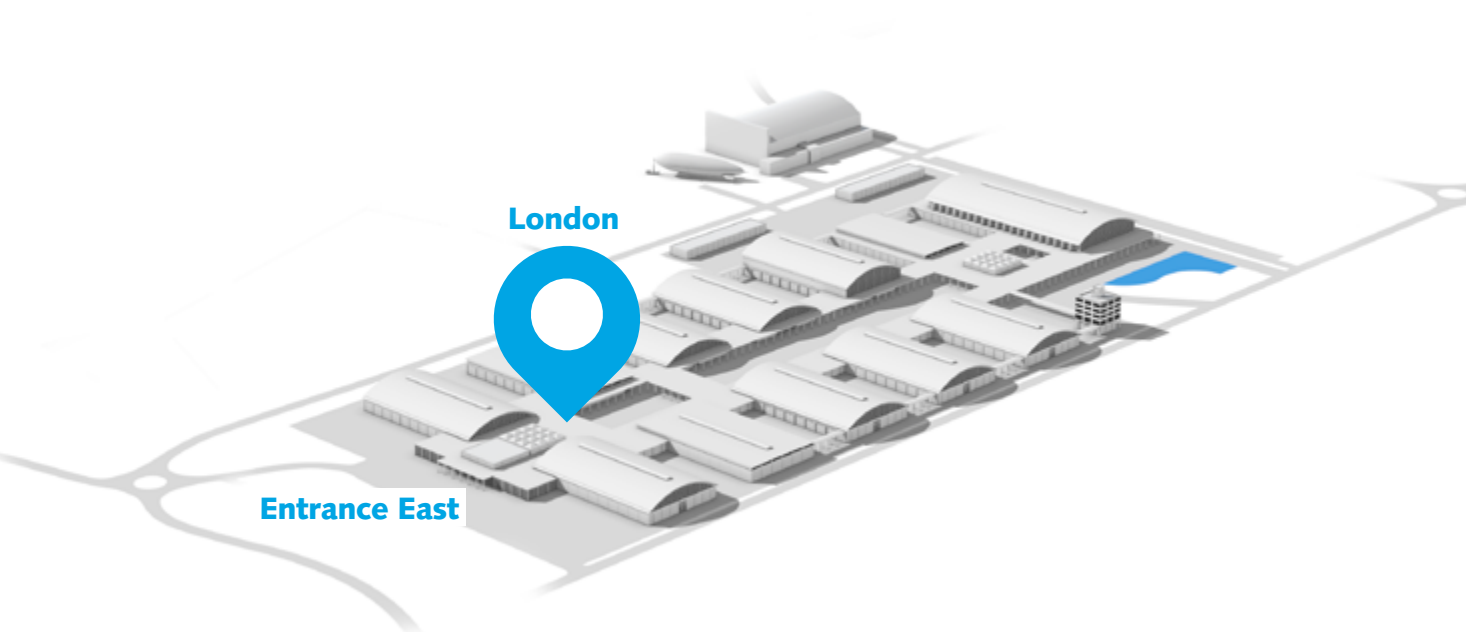

Directions / access

The "London" studio is located in the East Conference Center. Follow directions to and enter through the East Entrance.

Make a lasting impression.

The digital studio at Messe Friedrichshafen.