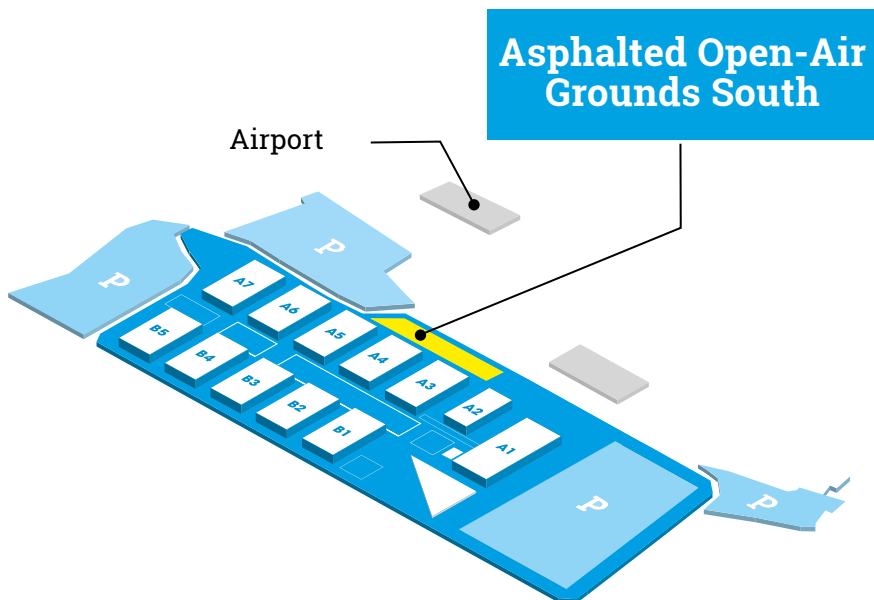

ASPHALTED OPEN-AIR GROUNDS SOUTH

Exciting moments for visitors and spectacular staging opportunities for event organisers – that's what you get at the asphalted Open-Air Grounds South. It's the ideal activity and demonstration space. The adjacent halls can be integrated into your event concept. Captivate people with your presentations.

Activity and demo space

Absolutely ideal for motor sport events and for presenting large vehicles

Fully asphalted
Total area of 20,000 m²

Total area: **20,000 m²**